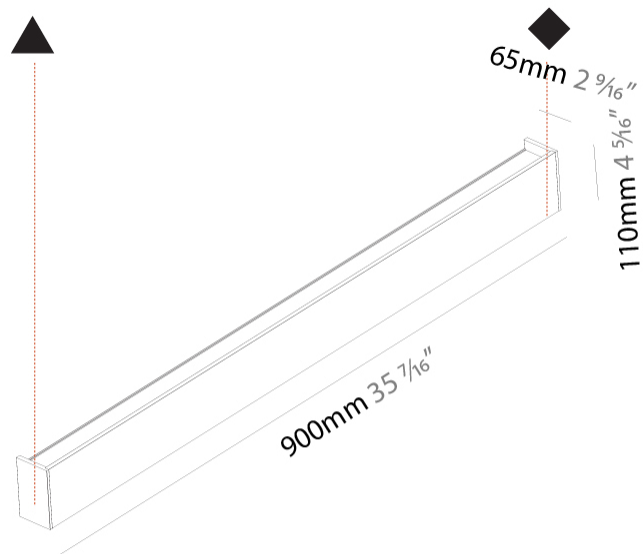

1. To build a product code in our configurator select the specify button on the base model # product page
2. To build a manual product code on this datasheet choose from the options listed below in blue font and add the suffix to the base model #

GENERAL

Series: Never Ending
Brand: Prolicht
Division: Architectural
Mounting Type: Surface
Mounting Location: Wall
Subcategory: Profile

PHYSICAL

Shape: Rectangle
Length (mm): 900
Length (in): 35 7/16
Height (mm): 110
Depth (mm): 65
Height (in): 4 5/16
Depth (in): 2 9/16
Light Distribution: Direct / Indirect
Weight (kg): 3.5
Weight (lbs): 7.71
Diffuser: PMMA - Opal
Fixture Finish: ANA / SSR / BKV / CWI / CRY / HAB / MSR / UFT / ITA / RUA / OGR / FTG / MYG / RWR / LOD / PUS / FRO / FUP / KIA / POP / BLS / SPG / MEY / GOH / GUM / CHC / COM / ABZ / JAG / OBR / MOS / ROR
Fixture Material: Extruded Aluminum

ELECTRICAL

Lamp Type: LED (Zhaga Standard)
Input Wattage (W): 15
Total Output Wattage (W): 12 / 11.1 (3500K)
Dimming: Non-Dimming / Phase Dimming (120Vac only) / 0-10V Dimming
Driver Included: Yes
Driver Location: Integrated
Driver Type: Constant Current - 120 / 277Vac
Driver Class: Class 2
Input Voltage (V): 120 - 277
Constant Current (MA): 350 / 375 (3500K)

LED

Color Temperature (°K): 3000 / 3500 / 4000
Max. Delivered Lumen (lm): 920 / 951 / 970
CRI: >80 CRI
Lamp Life (hrs): 50000

OPTICAL

RATINGS AND CERTIFICATIONS

Certified By: Certified for North American Standards
IP rating: IP20